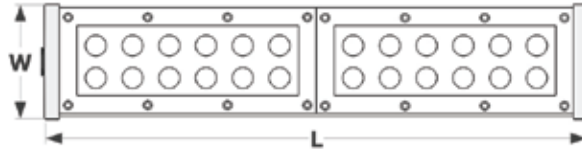

Led Wallwasher

Teknik Özellikler

Gövde: Alüminyum Ekstrüzyon
Renk: ○ ● ● ● ● ●
Volt: AC 220-240 50/60Hz
Lens: Pmma

MODEL	WATT	AÇILAR	ÖLÇÜLER
ADNR-WLL-12	12 Watt	10°30°45°	77mmX186mm
ADNR-WLL-24	24 Watt	10°30°45°	77mmX363mm
ADNR-WLL-36	36 Watt	10°30°45°	77mmX536mm
ADNR-WLL-48	48 Watt	10°30°45°	77mmX722mm
ADNR-WLL-60	60 Watt	10°30°45°	77mmX897mm
ADNR-WLL-72	72 Watt	10°30°45°	77mmX1072mm